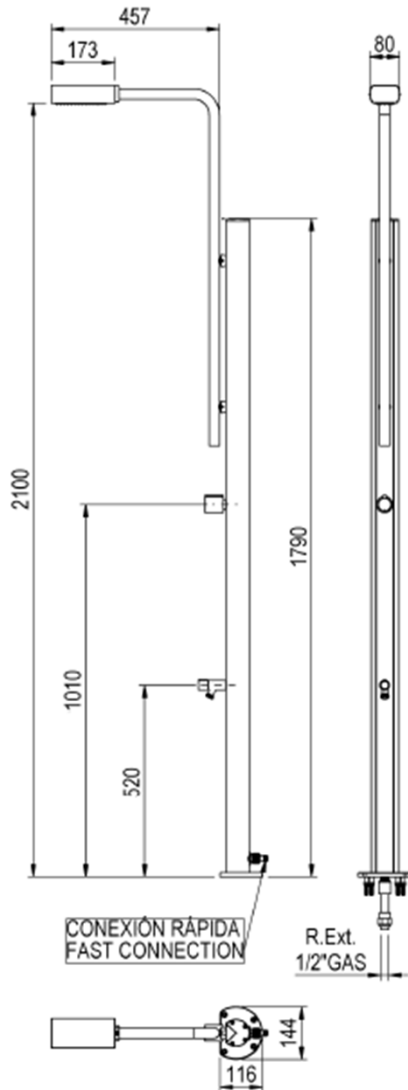

Aluminium structure

Rain effect and anti-lime shower head

Flow regulator knob (cold water)

Adapted connection to shower anchor 00107

Hose connection "Gardena"

Foot wash tap

Easy installation

DUCHA RAINBOW

DUCHA RAINBOW RAINBOW SHOWER

LOGÍSTICA | LOGISTICS

EMBALAJE | PACKAGING

PALETIZADO | PALLETIZED

EMBALAJE Y PALETIZADO | Packaging and palletizing

Caja (cm):	185 x 48 x 15
Box (cm):	
Unidades / Caja:	1
Units / Box:	
Palet (cm):	100 x 120 x 200
Pallet (cm):	
Unidades / Palet:	16
Units / Pallet:	